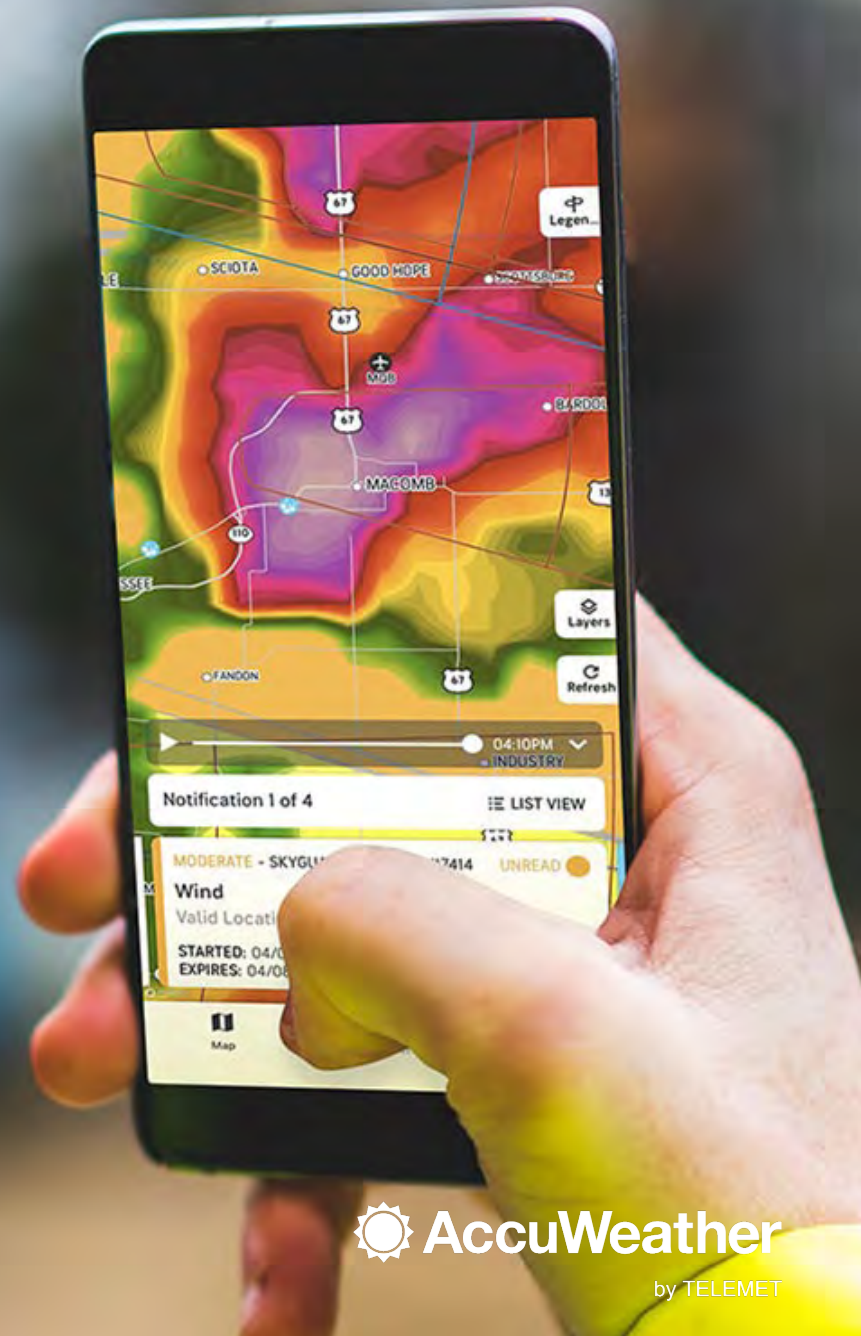

Weather Forecast

Severe weather is forecast, indicating the time to begin safety preparations.

Tailored Alerts

Meteorologists customize SkyGuard® alerts as soon as the threat of severe weather is detected.

Automatic Delivery

The weather alerts are sent to key decision makers via email, SMS and push notifications.

Confirmation

Meteorologists proactively monitor safety confirmations and follow up if no warning receipt is acknowledge.