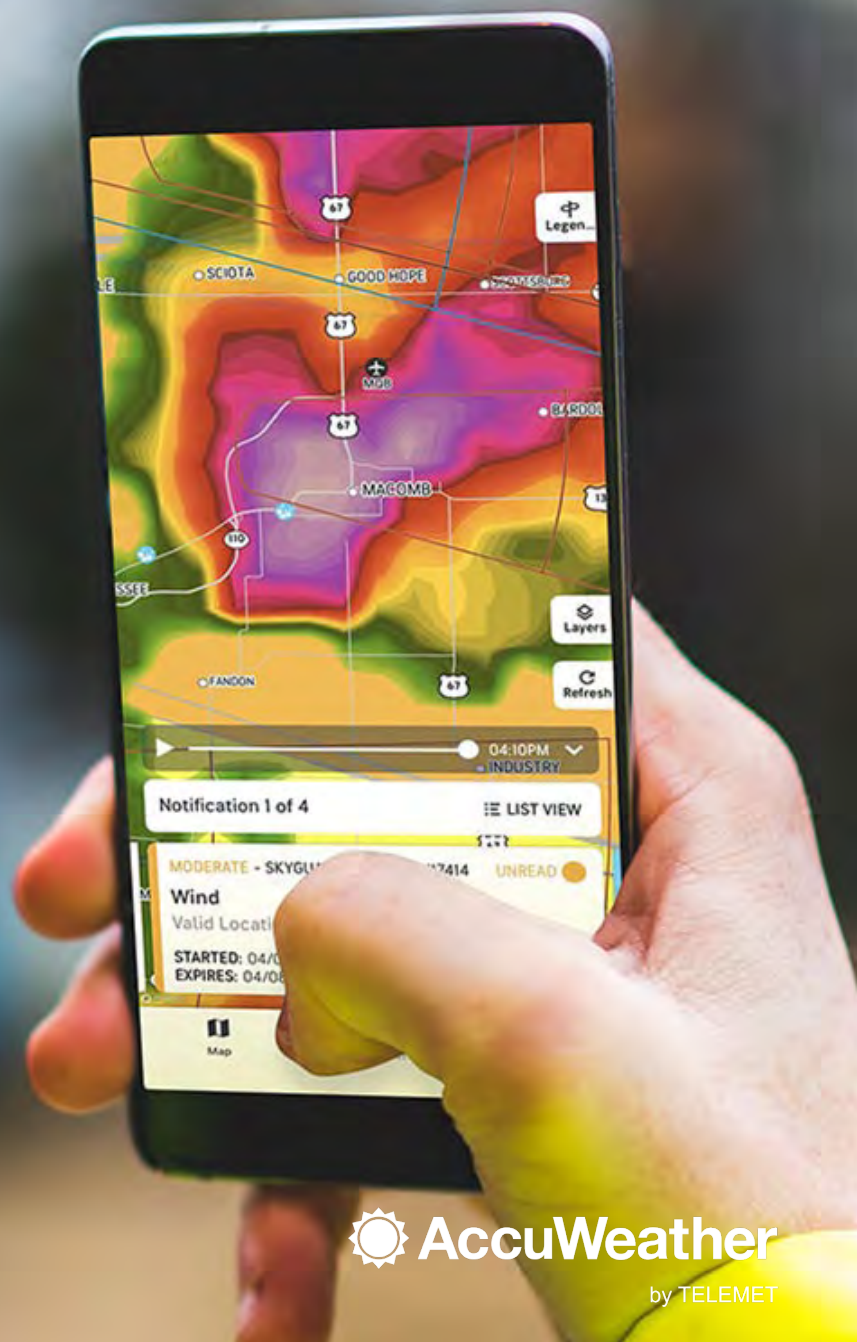

Weather Forecast

Severe weather is forecast, indicating the time to begin safety preparations.

Tailored Alerts

Meteorologists customize SkyGuard® alerts as soon as the threat of severe weather is detected.

Automatic Delivery

The weather alerts are sent to key decision makers via email, SMS and push notifications.

Confirmation

Meteorologists proactively monitor safety confirmations and follow up if no warning receipt is acknowledged.